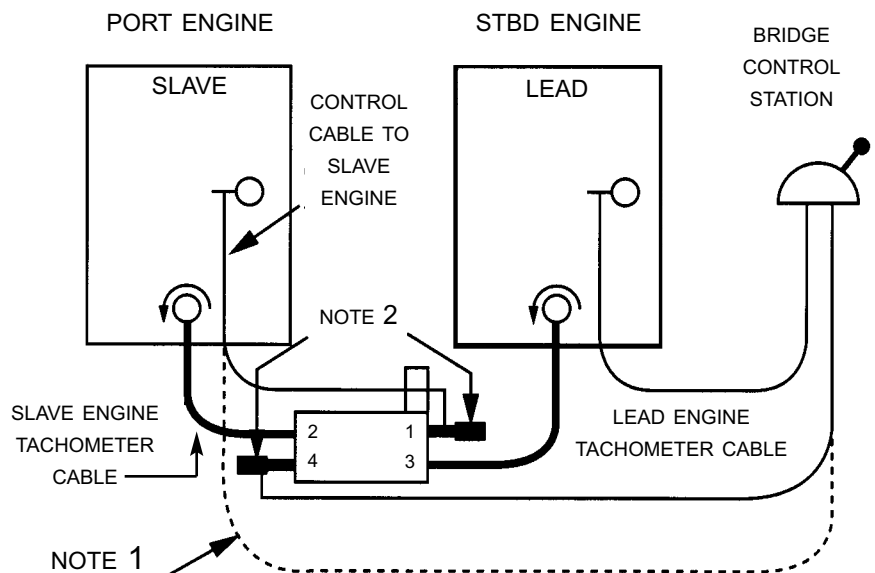

Typical Synchronizer Interface on Twin Engines

Made in the USA

For more information on installation, accessories or other engineering assistance, contact our sales engineer or your dealer today!

GLENDINNING
MARINE PRODUCTS, INC.
www.glendinningprods.com

740 Century Circle
Conway, SC 29526
Phone: (843) 399-6146
Fax: (843) 399-5005

SYNCB_v2.0 - 01/06