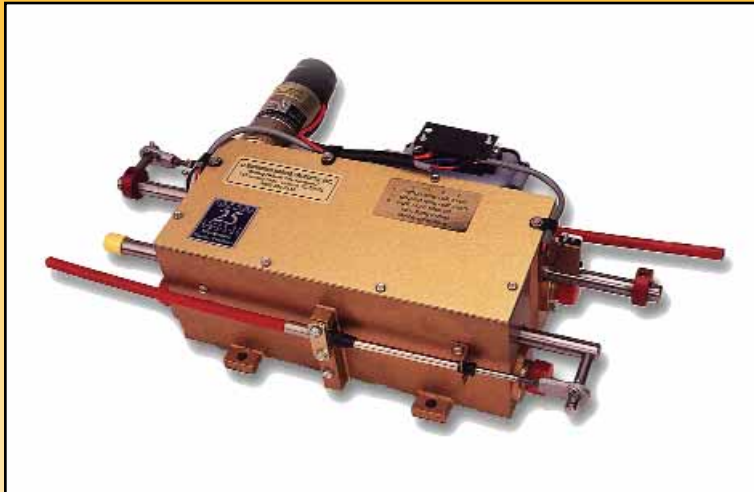

GLENDINNING
MARINE PRODUCTS, INC.

AUTOMATIC SYNCHRONIZER

Cruise Control for Your Boat

Automatically controls one engine to exactly match speed of the other engine!

Adaptable to any boat—
Diesel or gas engines!

Turn On or Off at any speed—Just flip the switch!

Widely used by knowledgeable yachtsmen for over 30 years!

Makes Two Engines Run as One!

Cruise Control for Your Boat!

Install a *Glendinning Automatic Synchronizer* and you'll enjoy being out on the open water more than ever before. Any mechanical control, twin-engine boat owner will tell you how aggravating it can be adjusting throttles to match RPM's. Let the *Glendinning Automatic Synchronizer* handle that task for you!

Loaded with Features:

- Cruise control for your boat—set the speed for your engine and the other engine speed is automatically and precisely adjusted to match!
- Turn On/Off at any speed with the flip of a switch
- Adaptable to any boat—gas or diesel engines
- Dependable—widely used by knowledgeable yachtsmen for over 30 years

NOTES:

- 1) "Slave Engine" bridge control cable is removed from engine and installed at synchronizer.
- 2) Tach senders are removed from engine and relocated to synchronizer.
- 3) Installation shown for "Pull-to-Open" throttles and counter-clockwise rotation.
- 4) Specifications:
Size: 17" x 9" x 5"
Weight: 15 lbs.
Voltage: 12, 24, or 32 VDC